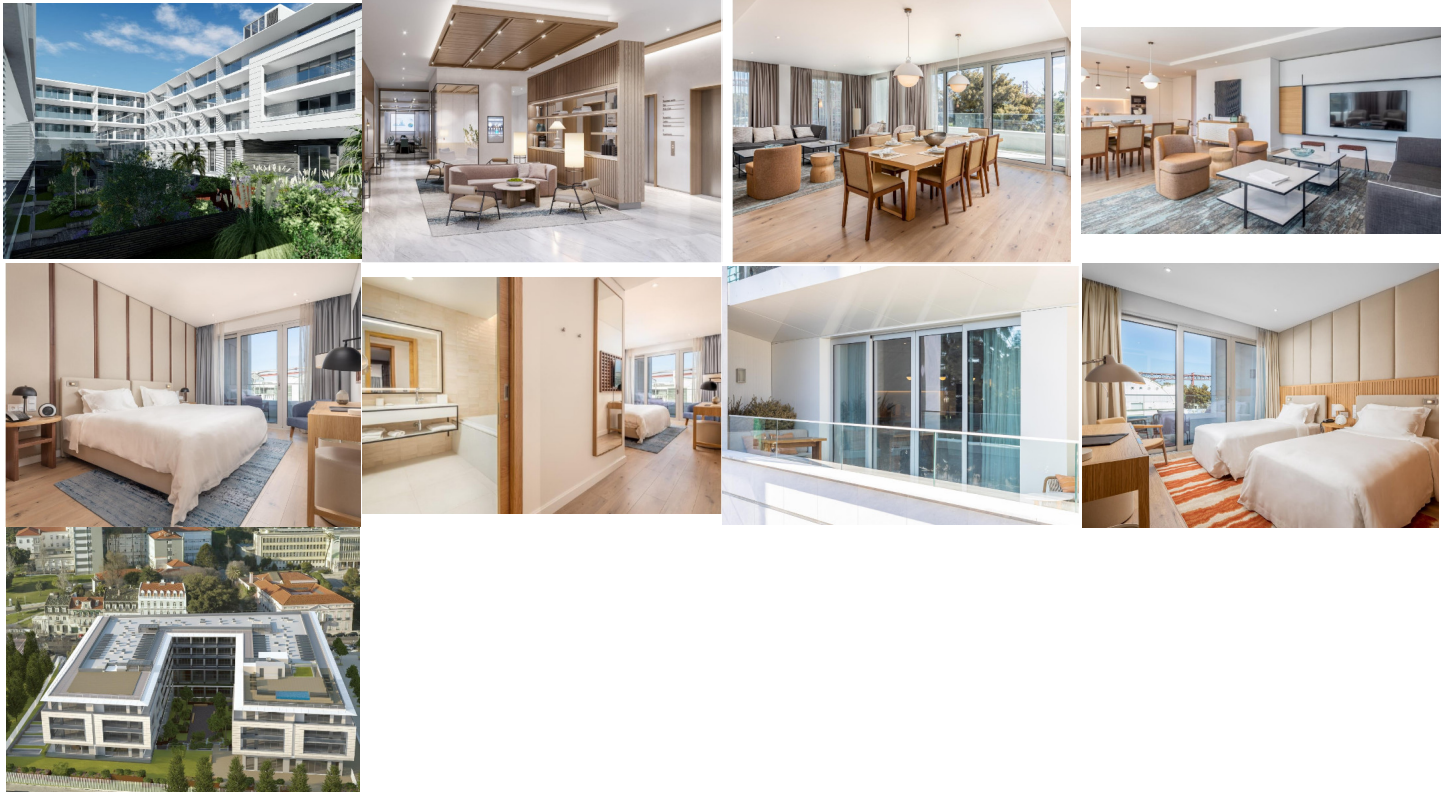

PRIVATE  BROKER
INTERNATIONAL REAL ESTATE

PRIVATE BROKER

AMI: 10599

219205429

info@privatebroker.pt

www.privatebroker.pt

The Residences at Hyatt Regency Lisboa

289 500 300