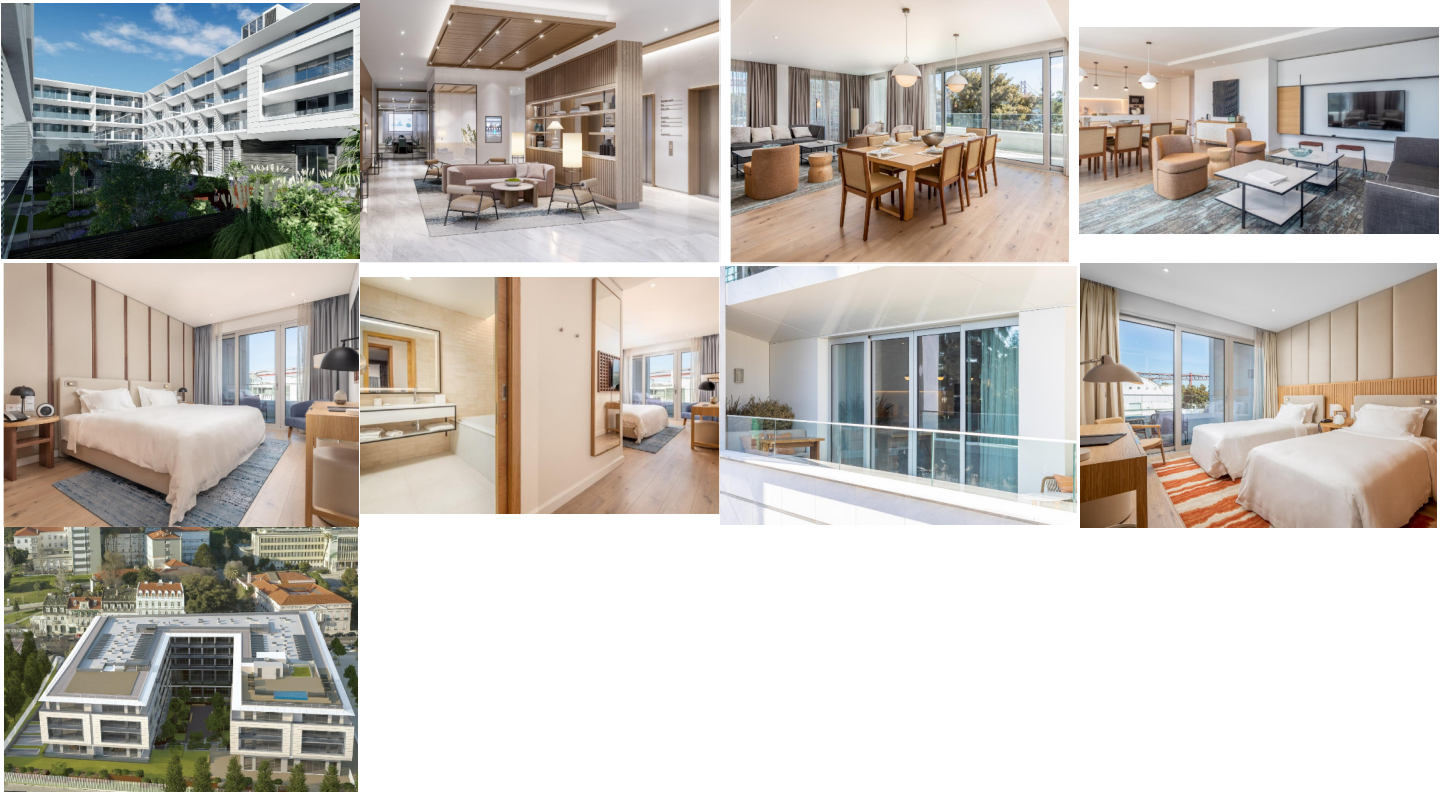

PRIVATE  BROKER
INTERNATIONAL REAL ESTATE

PRIVATE BROKER

AMI: 10599

21 916 00 66

info@privatebroker.pt

www.privatebroker.pt

The Residences at Hyatt Regency Lisboa

289 500 300